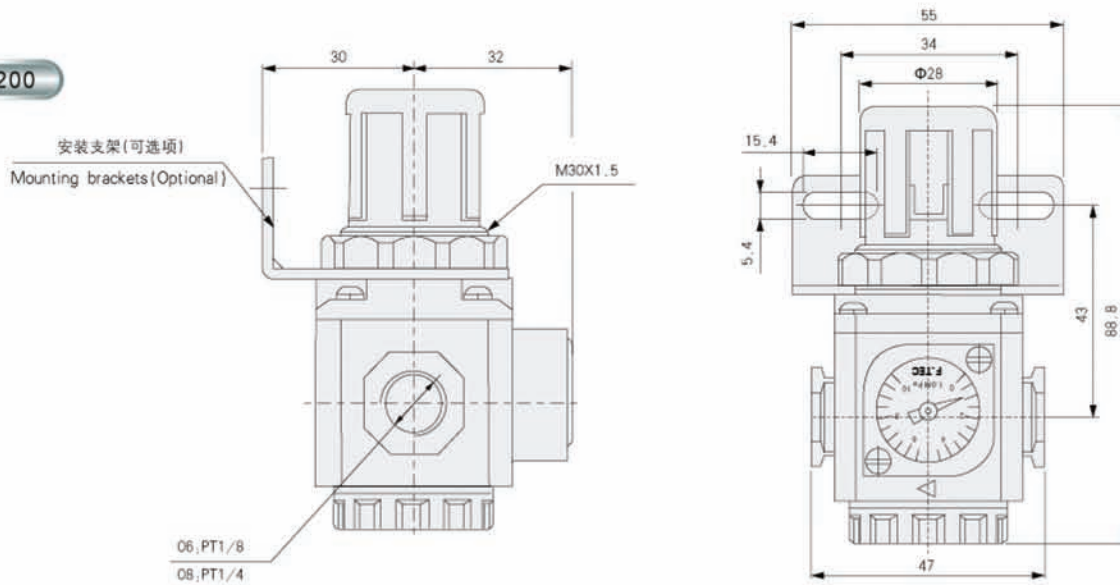

GR系列/SERIES

外部尺寸/Overall dimension

GR200

GR300

GR400

| 型号/符号 (Model/Code) | A | B | C | D | E | F | G | H | I | J | K | L |
|--------------------|----|----|---------|-------|----|----|----|----|-----|----|----|-------|
| GR 300-08 | 41 | 31 | M40X1.5 | PT1/4 | 53 | 40 | 38 | 8 | 6.5 | 60 | 46 | 112.5 |
| GR 300-10 | 41 | 31 | M40X1.5 | PT3/8 | 53 | 40 | 38 | 8 | 6.5 | 60 | 46 | 112.5 |
| GR 300-15 | 41 | 31 | M40X1.5 | PT1/2 | 53 | 40 | 38 | 8 | 6.5 | 60 | 46 | 112.5 |
| GR 400-10 | 50 | 40 | M55X2.0 | PT3/8 | 72 | 55 | 52 | 11 | 8.5 | 80 | 53 | 140.5 |
| GR 400-15 | 50 | 40 | M55X2.0 | PT1/2 | 72 | 55 | 52 | 11 | 8.5 | 80 | 53 | 140.5 |