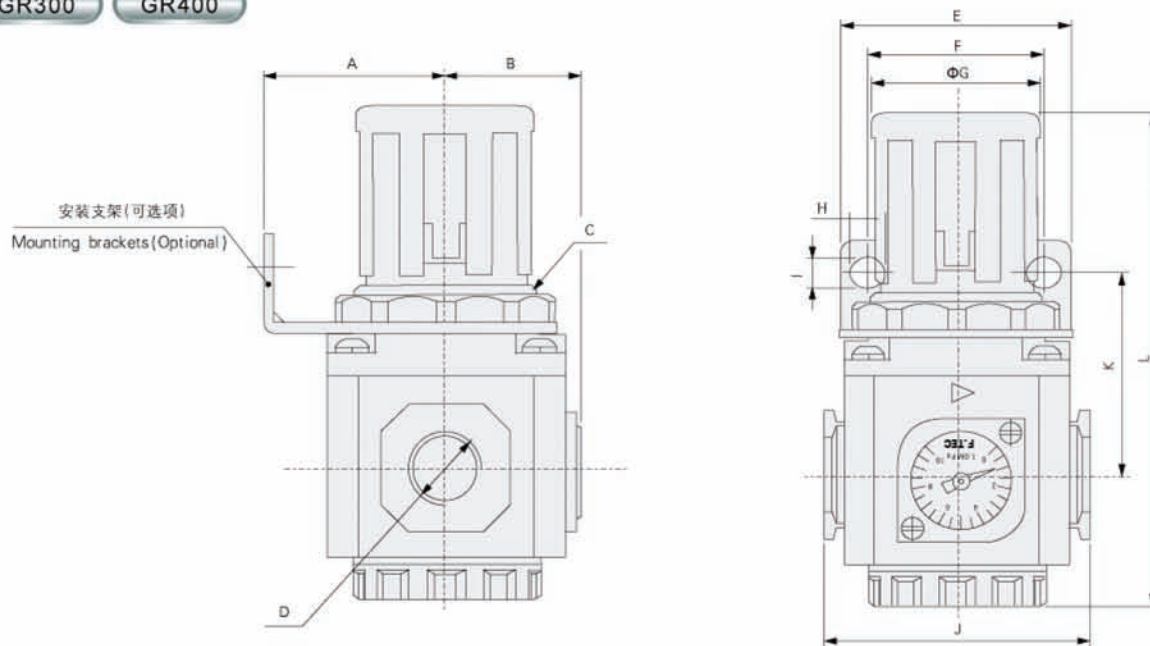

GR系列/SERIES

外部尺寸/Overall dimension

GR200

GR300

GR400

| 型号/符号 (Model/Code) | A | B | C | D | E | F | G | H | I | J | K | L |
|--------------------|----|----|---------|-------|----|----|----|----|-----|----|----|-------|
| GR 300-08 | 41 | 31 | M40X1.5 | PT1/4 | 53 | 40 | 38 | 8 | 6.5 | 60 | 46 | 112.5 |
| GR 300-10 | 41 | 31 | M40X1.5 | PT3/8 | 53 | 40 | 38 | 8 | 6.5 | 60 | 46 | 112.5 |
| GR 300-15 | 41 | 31 | M40X1.5 | PT1/2 | 53 | 40 | 38 | 8 | 6.5 | 60 | 46 | 112.5 |
| GR 400-10 | 50 | 40 | M55X2.0 | PT3/8 | 72 | 55 | 52 | 11 | 8.5 | 80 | 53 | 140.5 |
| GR 400-15 | 50 | 40 | M55X2.0 | PT1/2 | 72 | 55 | 52 | 11 | 8.5 | 80 | 53 | 140.5 |